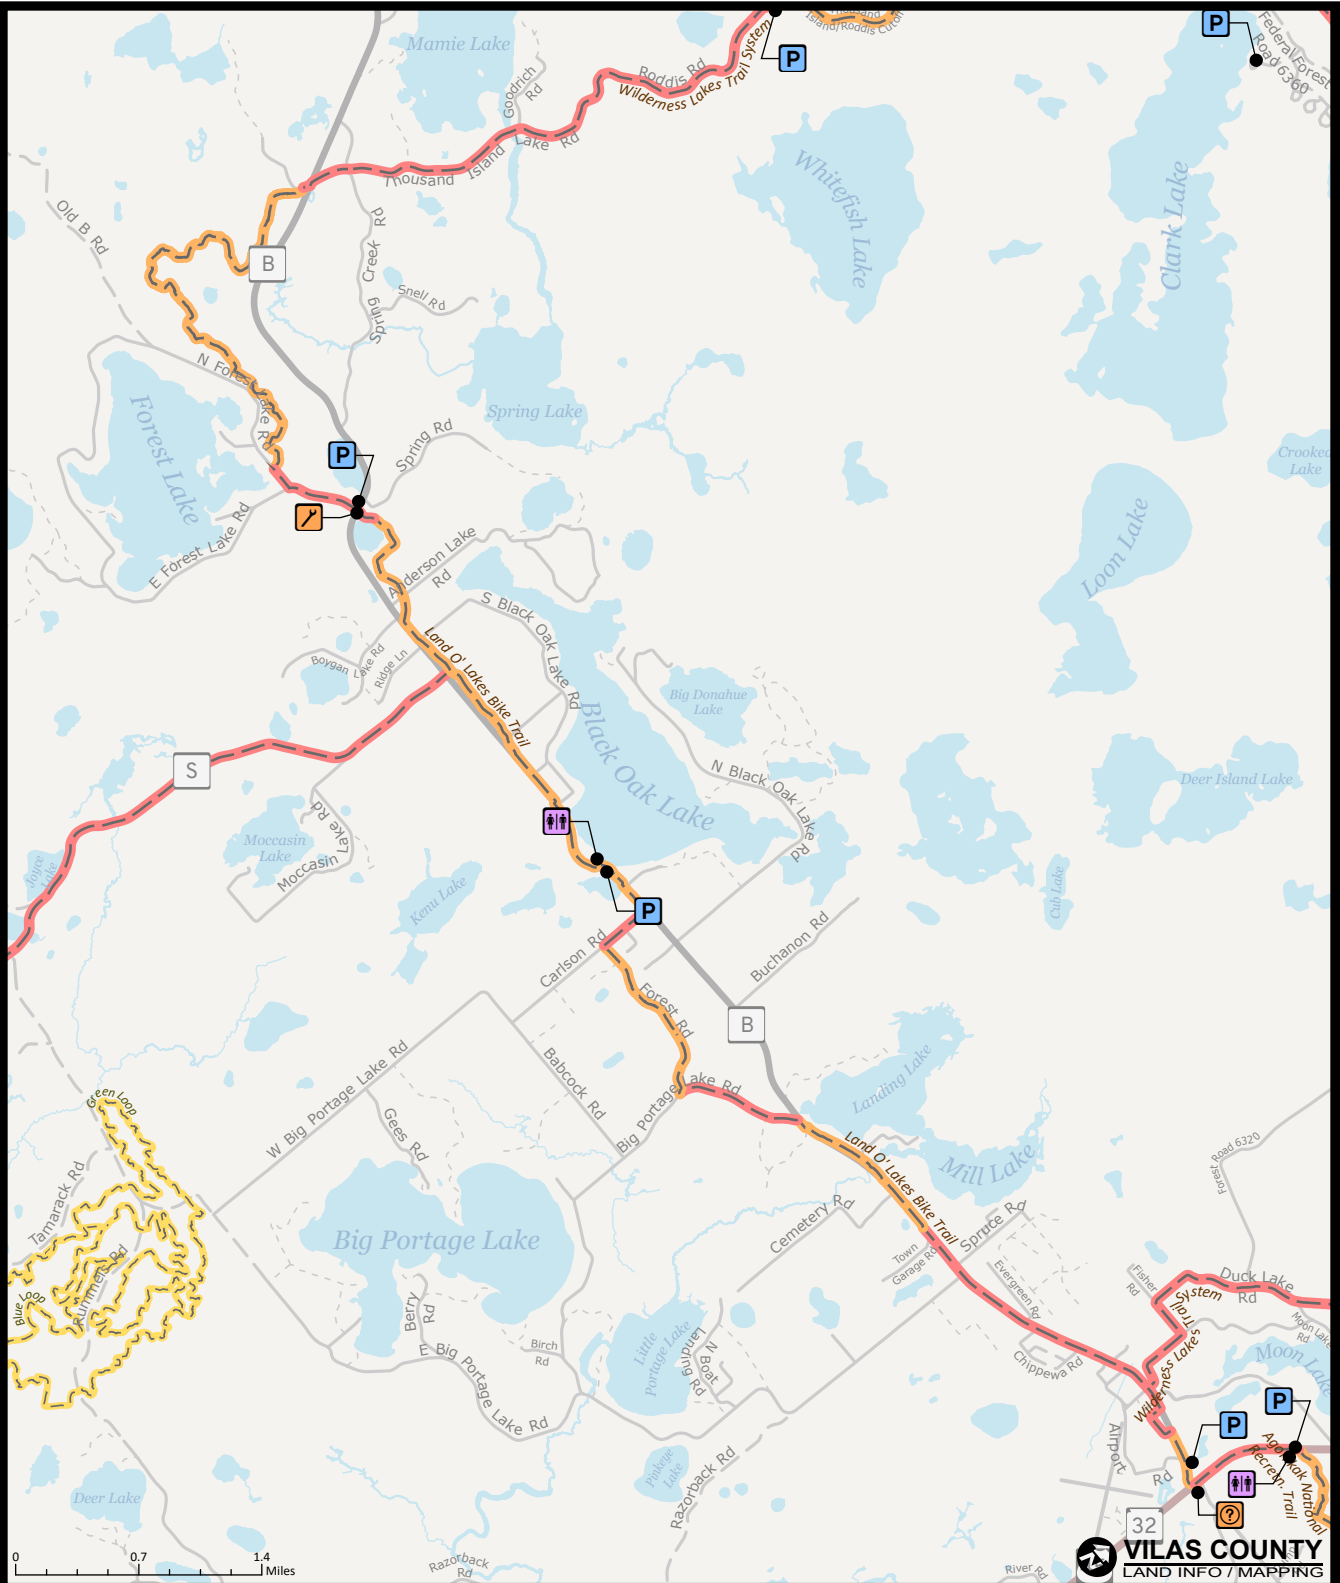

TRAIL MAP #15B

WLT - LAND O' LAKES BIKE TRAIL

Hiking • Paved Biking • Snowshoeing • Leashed Pets Allowed

Hard-Surface Trail

Bike Route

Chamber of Commerce/Info

Parking

Restroom

Trail Head

Repair Station